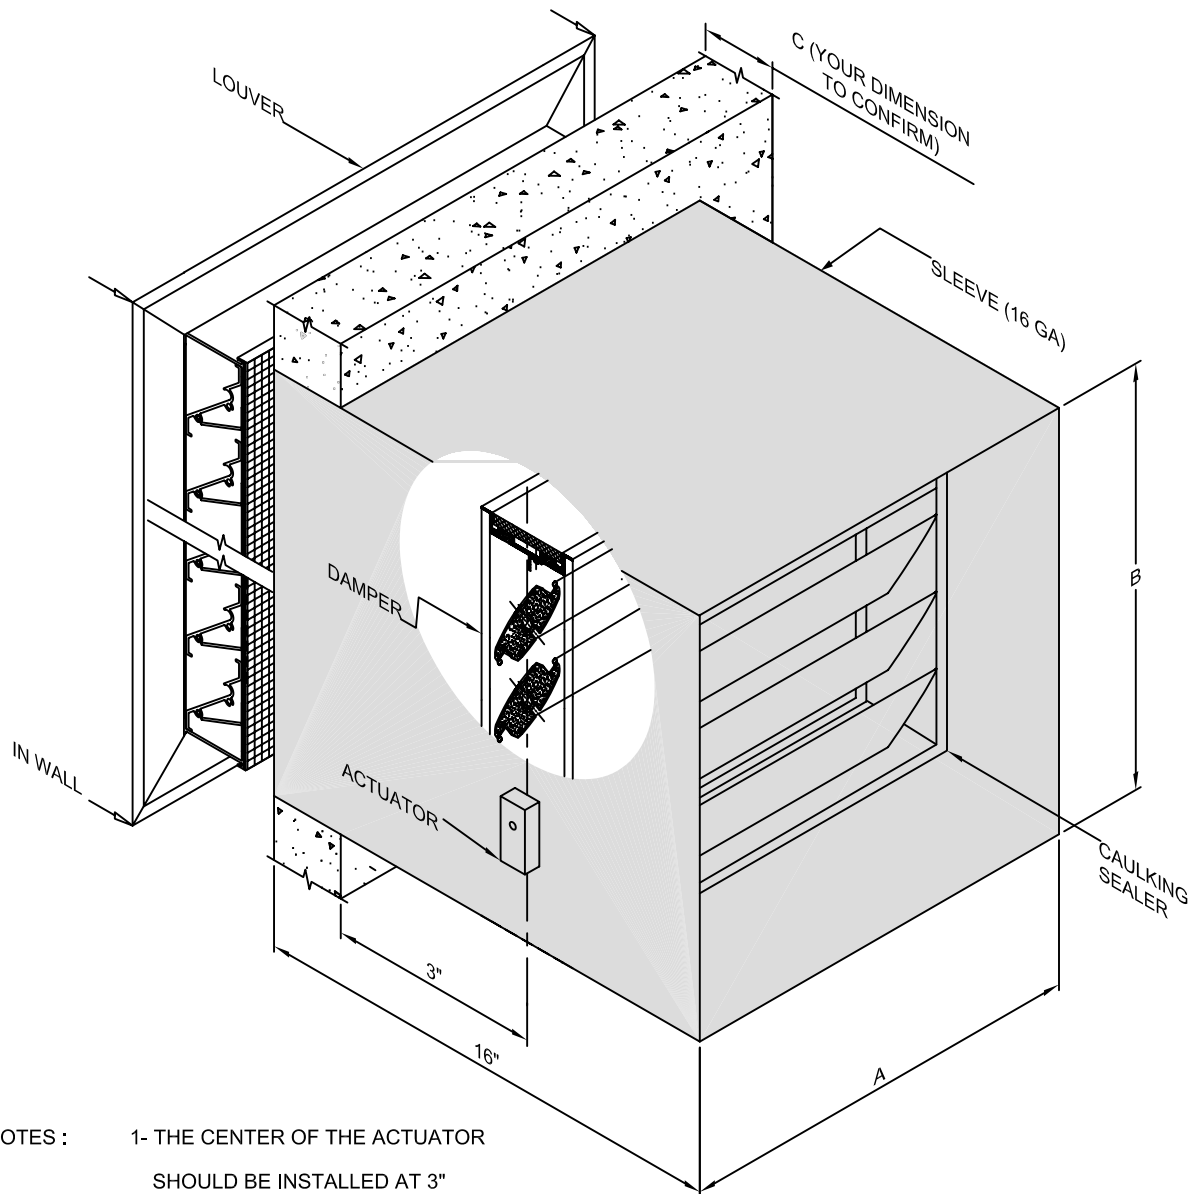

PVMM

- NOTES :
- 1- THE CENTER OF THE ACTUATOR SHOULD BE INSTALLED AT 3" OF THE WALL
 - 2- FOR THE CHOICE OF THE LOUVER AND THE DAMPER, REFER TO OUR PRICE LIST, OR VISIT OUR WEB SITE WWW.TROLEC.COM

trolec
INC